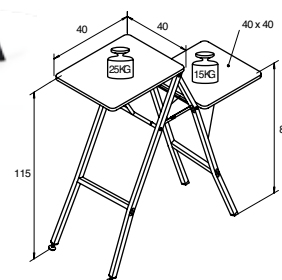

**GIGANT**

- Sturdy and robust projector table with two shelves at different heights.
- The Gigant has two adjustable feet for extra stability.
- Both the upper shelf and the lower shelf can be folded away and the upper shelf is inclinable.
- The sturdy steel frame is powder-coated in dark grey (RAL 7021) and the shelves are light grey (RAL 7035).
- Immediately ready for use.

**GIGANT**

Type	Dark grey frame prod. code	Net weight in kg
Gigant I	11200036	10

**TELEMASTER**

- Lightweight projector table with four telescopic legs guaranteeing optimum stability.
- Very compact, ideal for holding presentations at any given location.
- The telescopic legs can be unscrewed and clamped in place under the projector table with a handle, making the TeleMaster easy and compact to transport.
- Each of the telescopic legs can be infinitely adjusted to enable exact determination of the position of the upper shelf. The aluminium telescopic legs can be adjusted to heights between a minimum of 80 cm and a maximum of 140 cm.

- The TeleMaster I features a large upper shelf measuring 65 x 45 cm. The upper shelf of the TeleMaster II is more compact, measuring 48 x 29 cm.
- Immediately ready for use.

**ACCESSORIES**

- Extra lower shelf  
11830001 Light grey

**TELEMASTER**

Type	Aluminium frame prod. code	Net weight in kg	Projector shelf size l x w cm	Projector shelf capacity in kg
TeleMaster I	11230083	6	64x45	20
TeleMaster II	11230085	5	48x29	20

**SOLO 8000 / 9000**