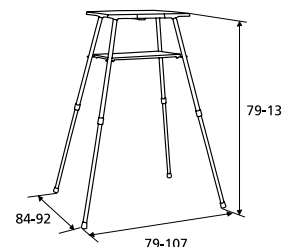

**GIGANT**

- Sturdy and robust projector table with two shelves at different heights.
- The Gigant has two adjustable feet for extra stability.
- Both the upper shelf and the lower shelf can be folded away and the upper shelf is inclinable.
- The sturdy steel frame is powder-coated in dark grey (RAL 7021) and the shelves are light grey (RAL 7035).
- Immediately ready for use.

**GIGANT**

Type	Dark grey frame prod. code	Net weight in kg
Gigant I	11200036	10

**TELEMASTER**

- Lightweight projector table with four telescopic legs guaranteeing optimum stability.
- Very compact, ideal for holding presentations at any given location.
- The telescopic legs can be unscrewed and clamped in place under the projector table with a handle, making the TeleMaster easy and compact to transport.
- Each of the telescopic legs can be infinitely adjusted to enable exact determination of the position of the upper shelf. The aluminium telescopic legs can be adjusted to heights between a minimum of 80 cm and a maximum of 140 cm.

- The TeleMaster I features a large upper shelf measuring 65 x 45 cm. The upper shelf of the TeleMaster II is more compact, measuring 48 x 29 cm.
- Immediately ready for use.

**ACCESSORIES**

- Extra lower shelf  
11830001 Light grey

**TELEMASTER**

Type	Aluminium frame prod. code	Net weight in kg	Projector shelf size l x w cm	Projector shelf capacity in kg
TeleMaster I	11230083	6	64x45	20
TeleMaster II	11230085	5	48x29	20

**SOLO 8000 / 9000**